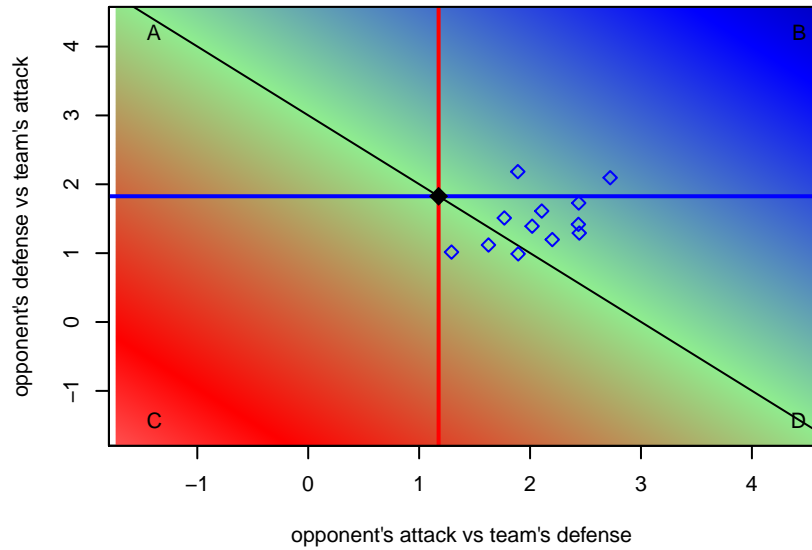

Sawtooth United Blue B00

, ID
 B00 total strength=1233
 attack=6.21 defense=3.24
 spr league = Spr Idaho D3 U15/16 A U16

alt names used:
 SAWTOOTH UNITED 2000 BOYS-BLUE (ID)

Venues played:
 2015 FC Nova Fall Showcase U15/16 King
 2015 Spr Idaho D3 U15/16 A U16
 2015 Canyon Rim Classic U15-16 B U16
 2015 ID State Cup U15

Sawtooth United Blue B00
 Dots are actual minus expected GF (blue circles) and GA (red triangles).
 Blue line is smoothed change in attack strength. Red is smoothed change in defense strength.

**attack and defense variance (black dot)
relative to other teams
and top 10 in region**

**attack and defense rating
relative to others at age
and all opponents in last 13 months**

**attack and defense rating
relative to others at age
and all opponents in last 13 months**

Performance relative to 13 month average

Performance relative to 13 month average

Distribution of opponents
 Red = Lose zone, Blue = Win zone, Green = Even
 Black line separates win/lose zones

lot. A=Neither has attack advantage, B=Opponent has both attack and defense advantage, C=Opponent has both attack and defense disadvantage, D=Both have