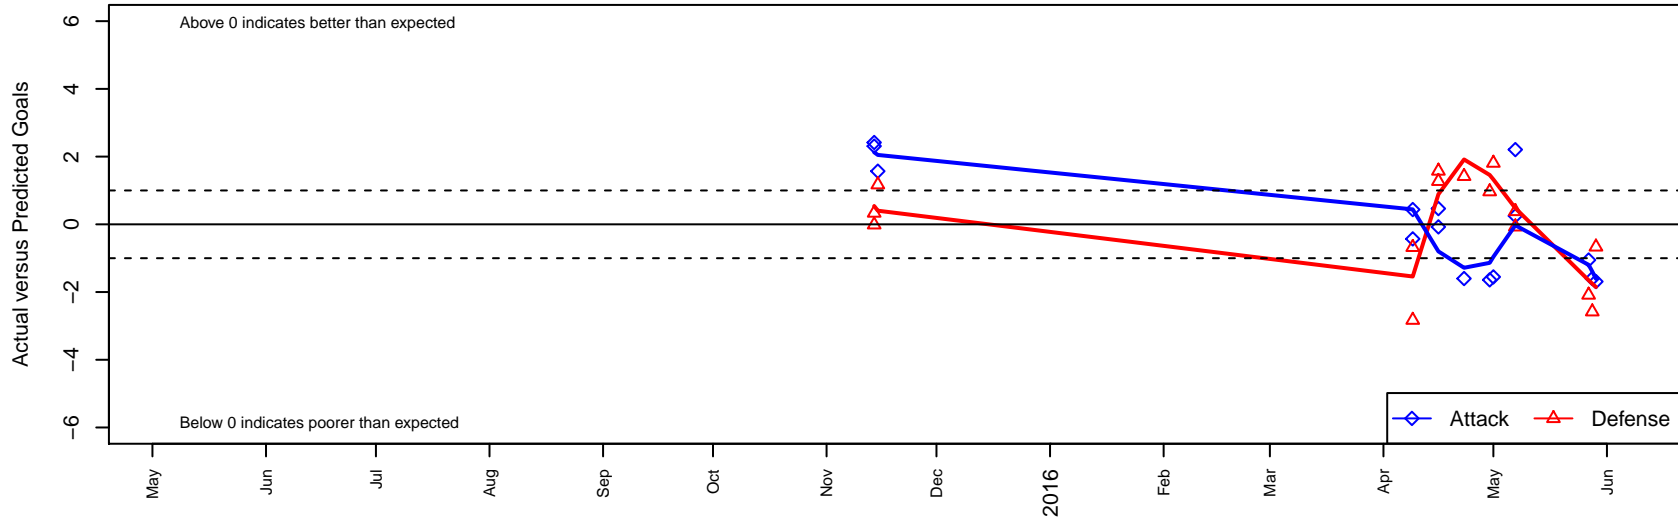

Sawtooth United Blue B00

, ID
 B00 total strength=1233
 attack=6.21 defense=3.24
 spr league = Spr Idaho D3 U15/16 A U16

alt names used:
 SAWTOOTH UNITED 2000 BOYS-BLUE (ID)

Venues played:
 2015 FC Nova Fall Showcase U15/16 King
 2015 Spr Idaho D3 U15/16 A U16
 2015 Canyon Rim Classic U15-16 B U16
 2015 ID State Cup U15

Sawtooth United Blue B00
 Dots are actual minus expected GF (blue circles) and GA (red triangles).
 Blue line is smoothed change in attack strength. Red is smoothed change in defense strength.

**attack and defense variance (black dot)
relative to other teams
and top 10 in region**

**attack and defense rating
relative to others at age
and all opponents in last 13 months**

**attack and defense rating
relative to others at age
and all opponents in last 13 months**

Performance relative to 13 month average

Performance relative to 13 month average

Distribution of opponents
 Red = Lose zone, Blue = Win zone, Green = Even
 Black line separates win/lose zones

lot. A=Neither has attack advantage, B=Opponent has both attack and defense advantage, C=Opponent has both attack and defense disadvantage, D=Both have